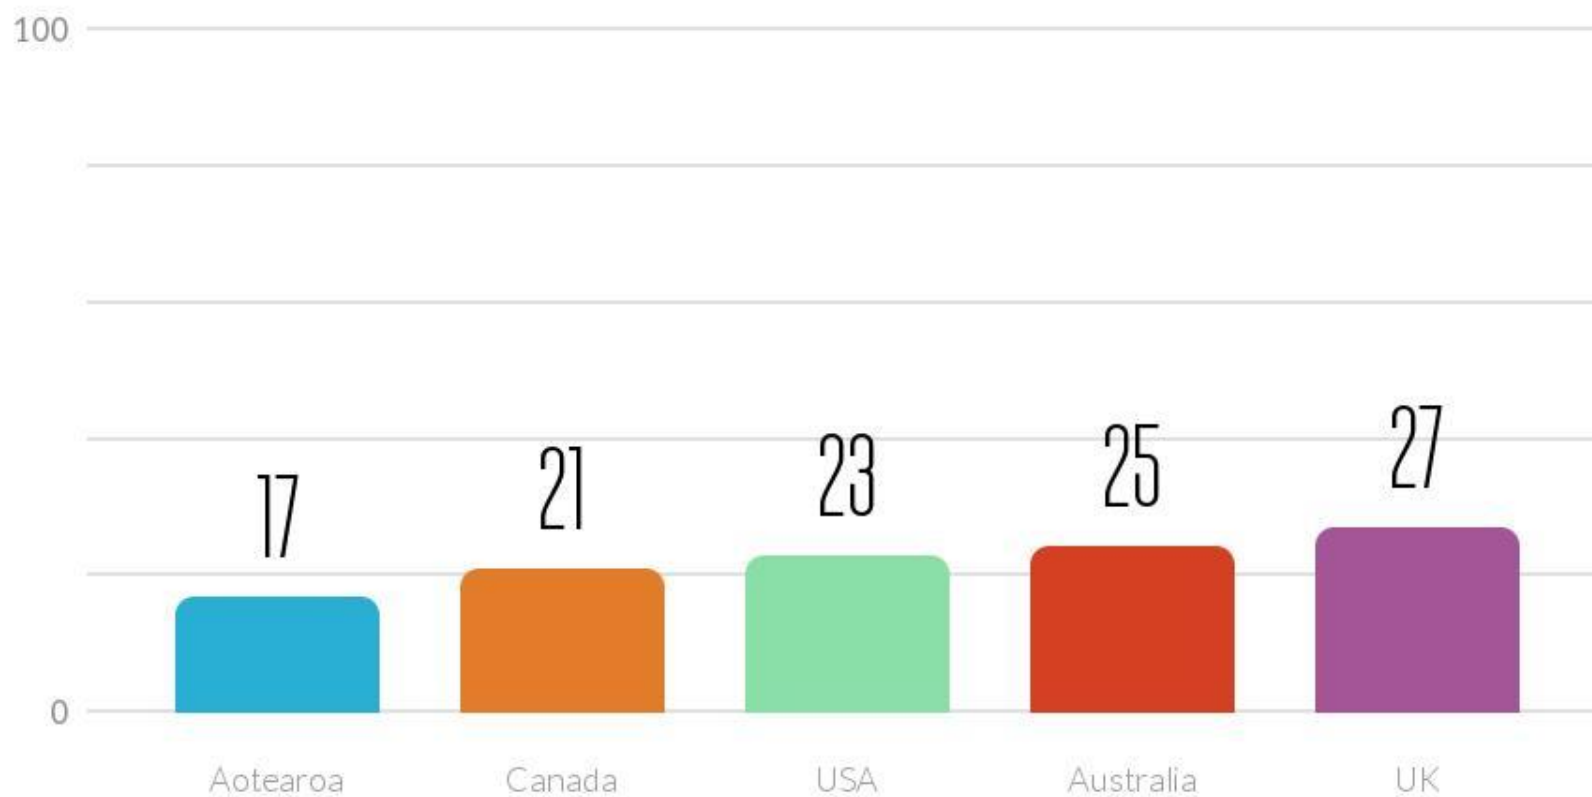

# INNOVATION

**MAORI GOVERNANCE**

**AUCKLAND INTERNATIONAL AIRPORT**

**FUTURE DIRECTOR**

**DIVERSITY OF THOUGHT**

# FEMALE PARTICIPATION PUBLICLY LISTED COMPANIES

A close-up, high-angle shot of a decorative fence made of wooden posts. The posts are painted with intricate Maori patterns in black, white, and red. The patterns include stylized koru (fern fronds) and other traditional motifs. The fence is set against a background of green grass.